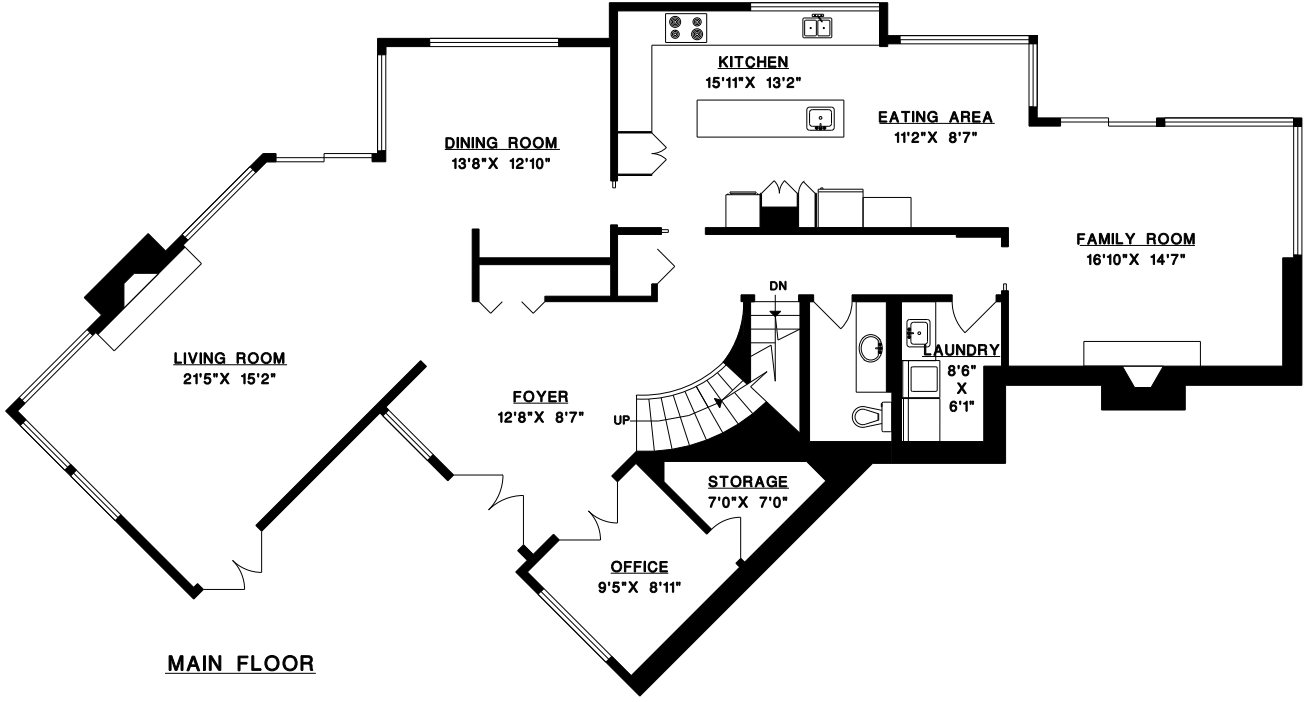

JOY WILSON
 phone: 604-988-8000

RE/MAX
 Crest Realty
 #101 - 2609 Westview Dr.
 North Vancouver, B.C.
 V7N 4M2
 OFFICE: 988-8000

**5302 WESTHAVEN WYND
 WEST VANCOUVER**

MAIN FLOOR 1,874 SQ.FT.
 UPPER FLOOR 1,116 SQ.FT.
 LOWER FLOOR 652 SQ.FT.
 TOTAL 3,642 SQ.FT.

MEASURE MASTERS
 Floor Planning & Sales Presentation
 604-929-8229

DATE: JAN/09
 FILE: 195-10