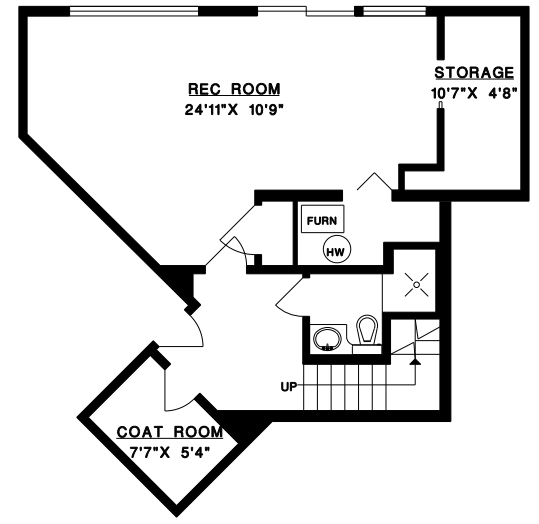

JOY WILSON
 phone: 604-988-8000

RE/MAX
 Crest Realty
 #101 - 2609 Westview Dr.
 North Vancouver, B.C.
 V7N 4M2
 OFFICE: 988-8000

**5302 WESTHAVEN WYND
 WEST VANCOUVER**

MAIN FLOOR 1,874 SQ.FT.
 UPPER FLOOR 1,116 SQ.FT.
 LOWER FLOOR 652 SQ.FT.
 TOTAL 3,642 SQ.FT.

MEASURE MASTERS
 Floor Planning & Sales Presentation
 604-929-8229

DATE: JAN/09
 FILE: 195-10