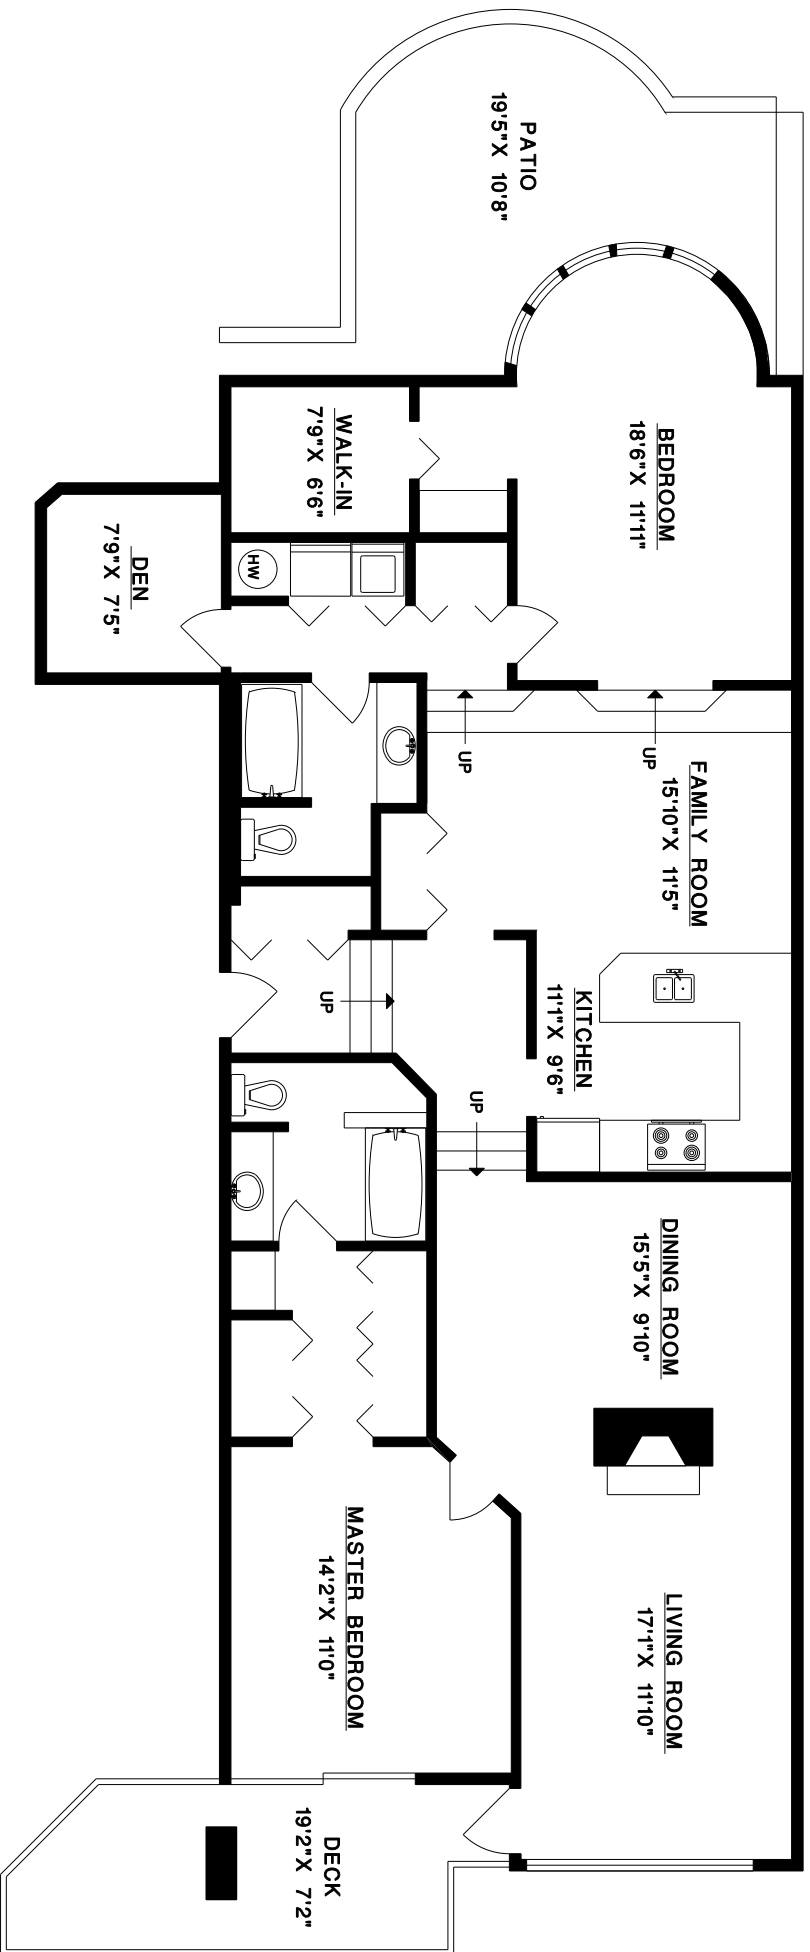

JOY WILSON
phone: 604-988-8000

Great Realty
#101 - 2809 Westview Dr.
North Vancouver, B.C.
V7N 4M2
OFFICE: 988-8000

**#101-2455 BELLEVUE AVE
WEST VANCOUVER**

**TOTAL 1,669 SQ.FT.
PATIO 209 SQ.FT.
DECK 143 SQ.FT.**

DATE: DEC/07
FILE: 188-08